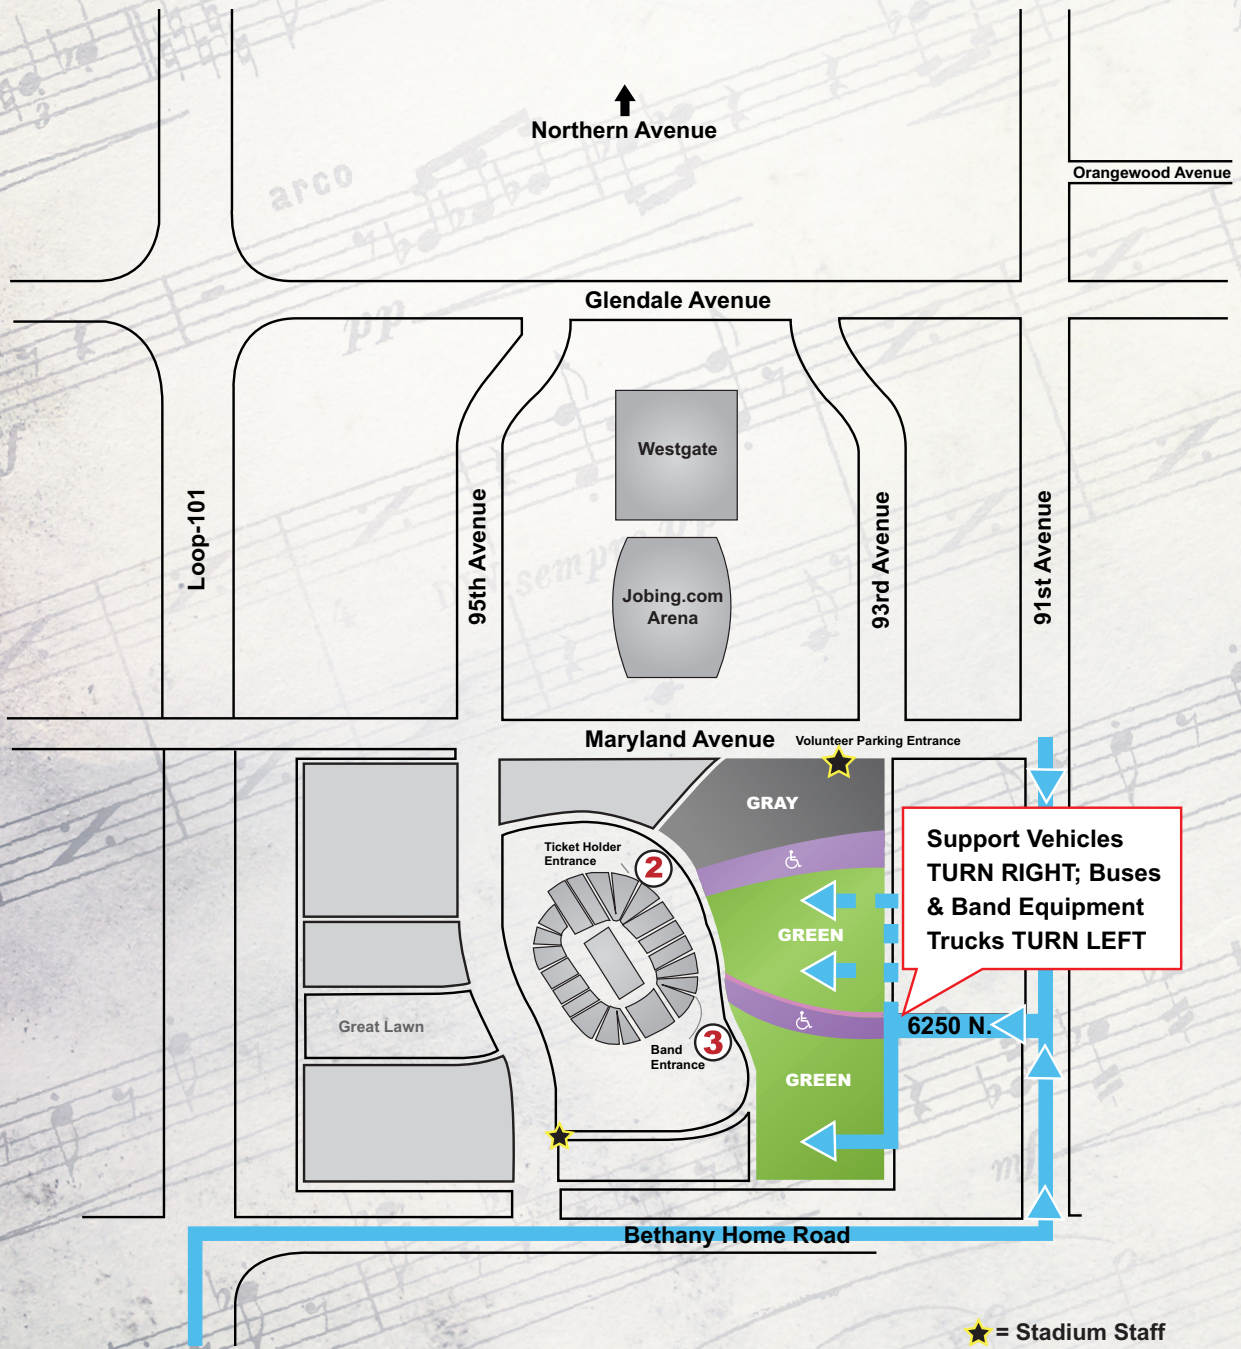

BUS & EQUIPMENT TRUCK ROUTE

DECEMBER 30, 2010

UNIVERSITY OF PHOENIX STADIUM • GLENDALE, AZ

★ = Stadium Staff

*Map not to scale.

Last updated 5/21/10