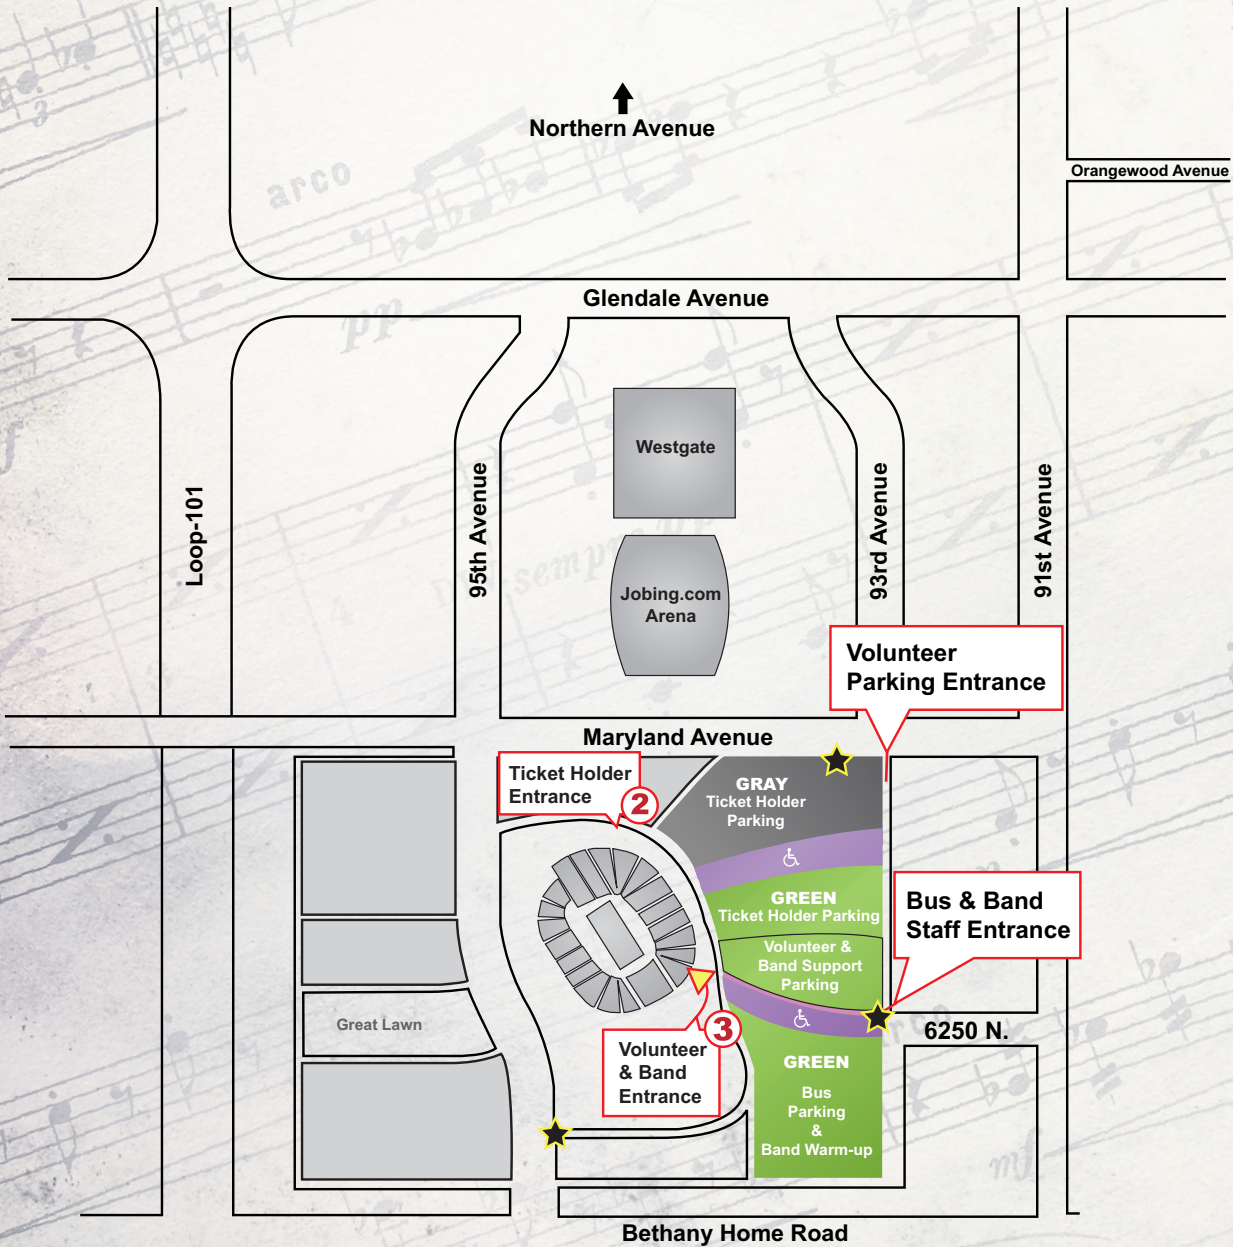

PARKING MAP

▽ = Volunteer Check-in

★ = Stadium Staff

DECEMBER 30, 2010
UNIVERSITY OF PHOENIX STADIUM • GLENDALE, AZ

*Map not to scale.

Last updated 5/21/10