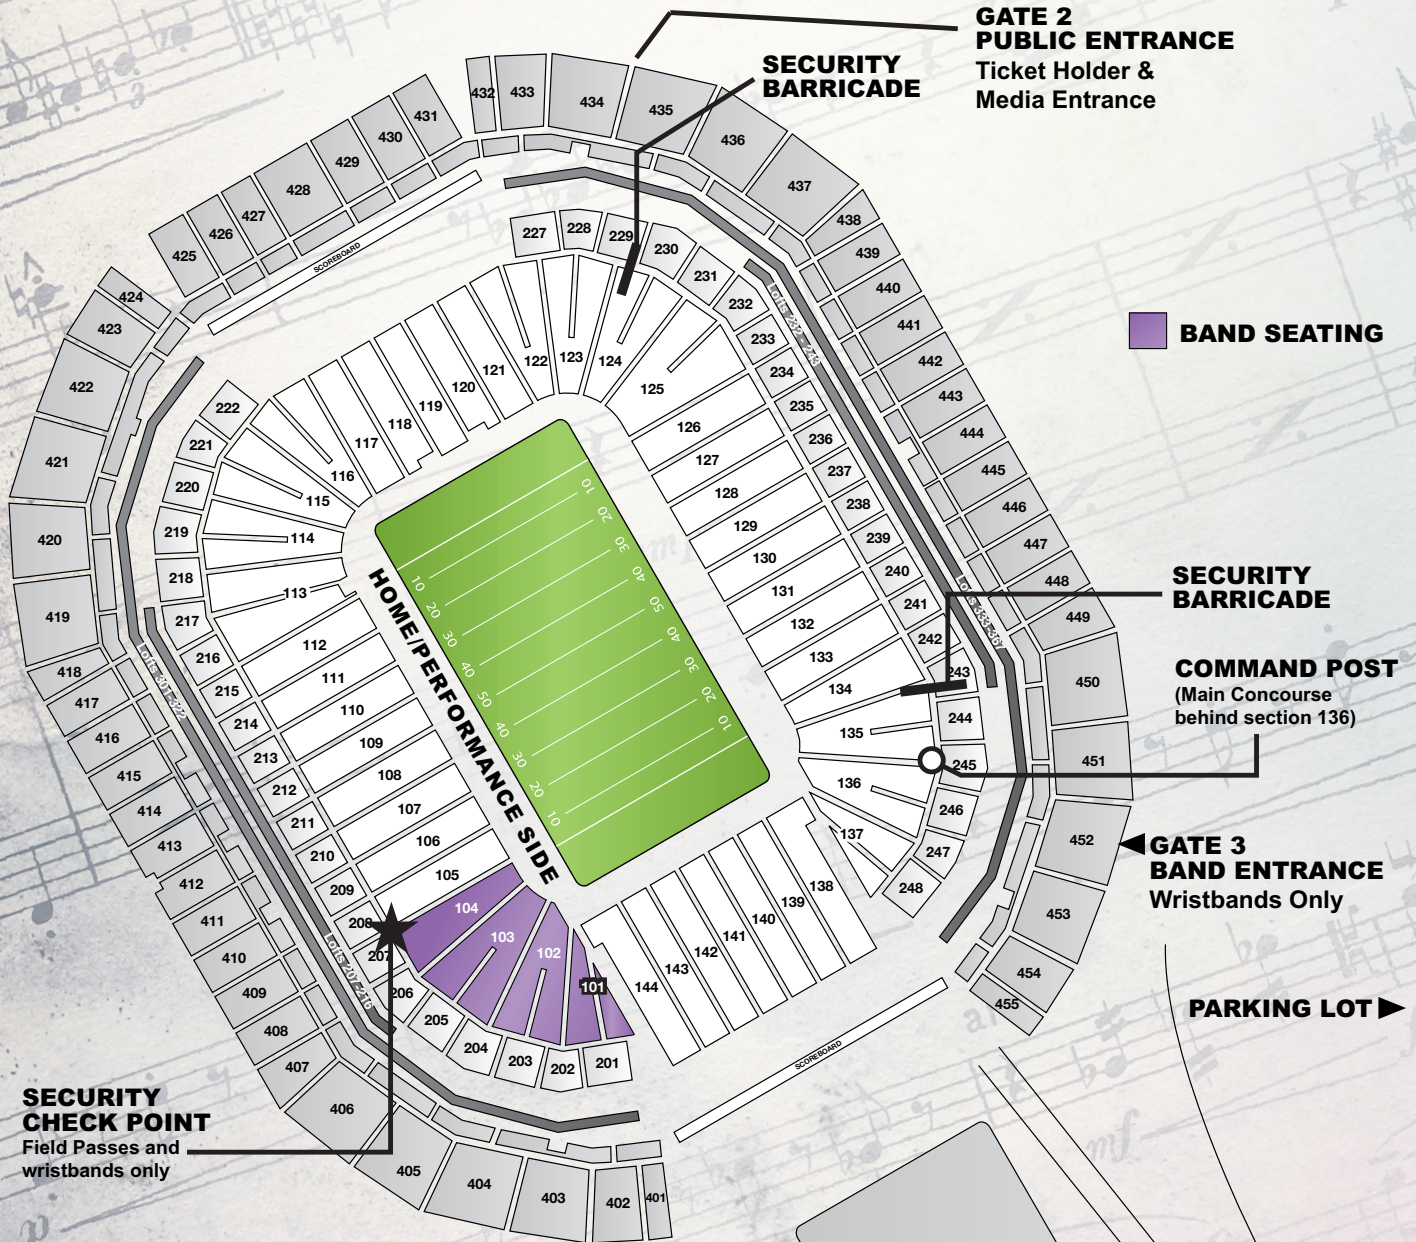

BAND SEATING

DECEMBER 30, 2010
UNIVERSITY OF PHOENIX STADIUM • GLENDALE, AZ

*Map not to scale.

Last updated 5/21/10