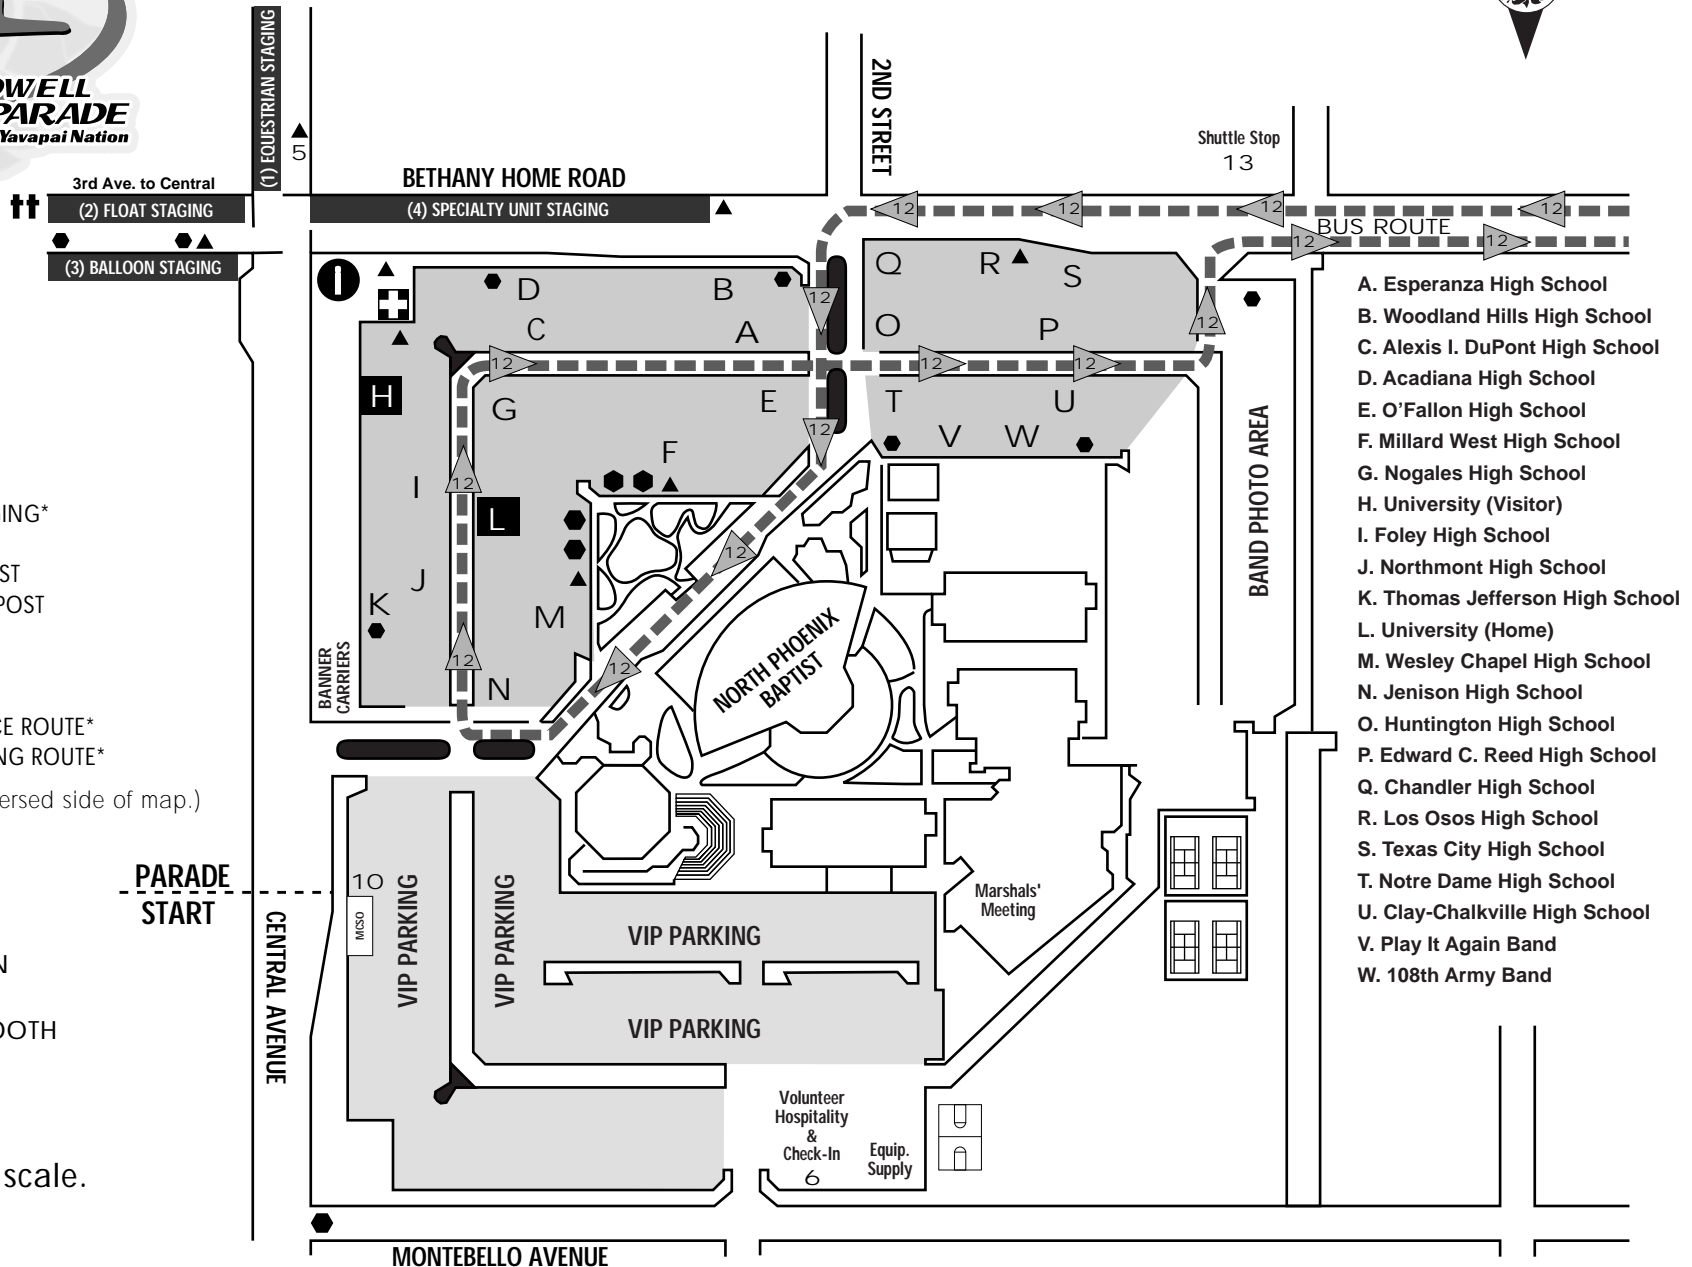

# 2005 BAND STAGING AREAS

1. EQUESTRIAN STAGING
2. FLOAT STAGING
3. BALLOON STAGING
4. SPECIALTY UNITS
5. HONORARY UNITS
6. VOLUNTEER CHECK-IN
7. VIP PARKING\*
8. EQUESTRIAN PRE-STAGING\*
9. POOPER SCOOPERS\*
10. POLICE COMMAND POST
11. STAGING COMMAND POST
12. BAND BUS ROUTE
13. SHUTTLE STOP
14. SHUTTLE ROUTE\*
15. EQUESTRIAN ENTRANCE ROUTE\*
16. EQUESTRIAN DESTAGING ROUTE\*

\*(Items to be found on reversed side of map.)

- ▲ WATER DROP
- J-JON
- ☒ FIRST AID STATION
- 📺 TV CAMERA
- 📻 INFORMATION BOOTH
- 🚚 TOW TRUCKS

This map not to scale.

- A. Esperanza High School
- B. Woodland Hills High School
- C. Alexis I. DuPont High School
- D. Acadiana High School
- E. O'Fallon High School
- F. Millard West High School
- G. Nogales High School
- H. University (Visitor)
- I. Foley High School
- J. Northmont High School
- K. Thomas Jefferson High School
- L. University (Home)
- M. Wesley Chapel High School
- N. Jenison High School
- O. Huntington High School
- P. Edward C. Reed High School
- Q. Chandler High School
- R. Los Osos High School
- S. Texas City High School
- T. Notre Dame High School
- U. Clay-Chalkville High School
- V. Play It Again Band
- W. 108th Army Band