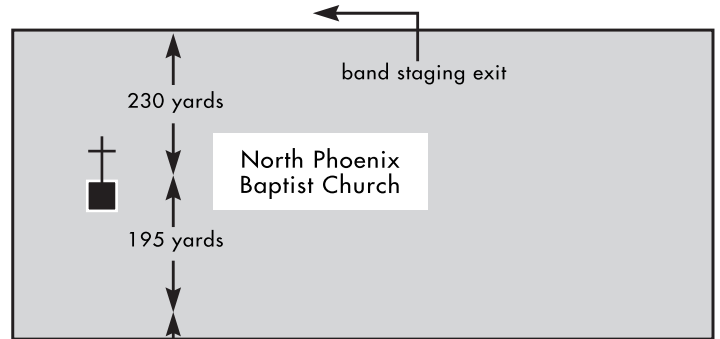

2005 Band Judging and TV Map

BETHANY HOME ROAD

MARSHALL AVENUE

MISSOURI AVENUE

OREGON

COLTER judging stand

45 yards

MONTEBELLO AVENUE

240 yards
television area

165 yards
television area

FIRST STREET

400 yards
television area